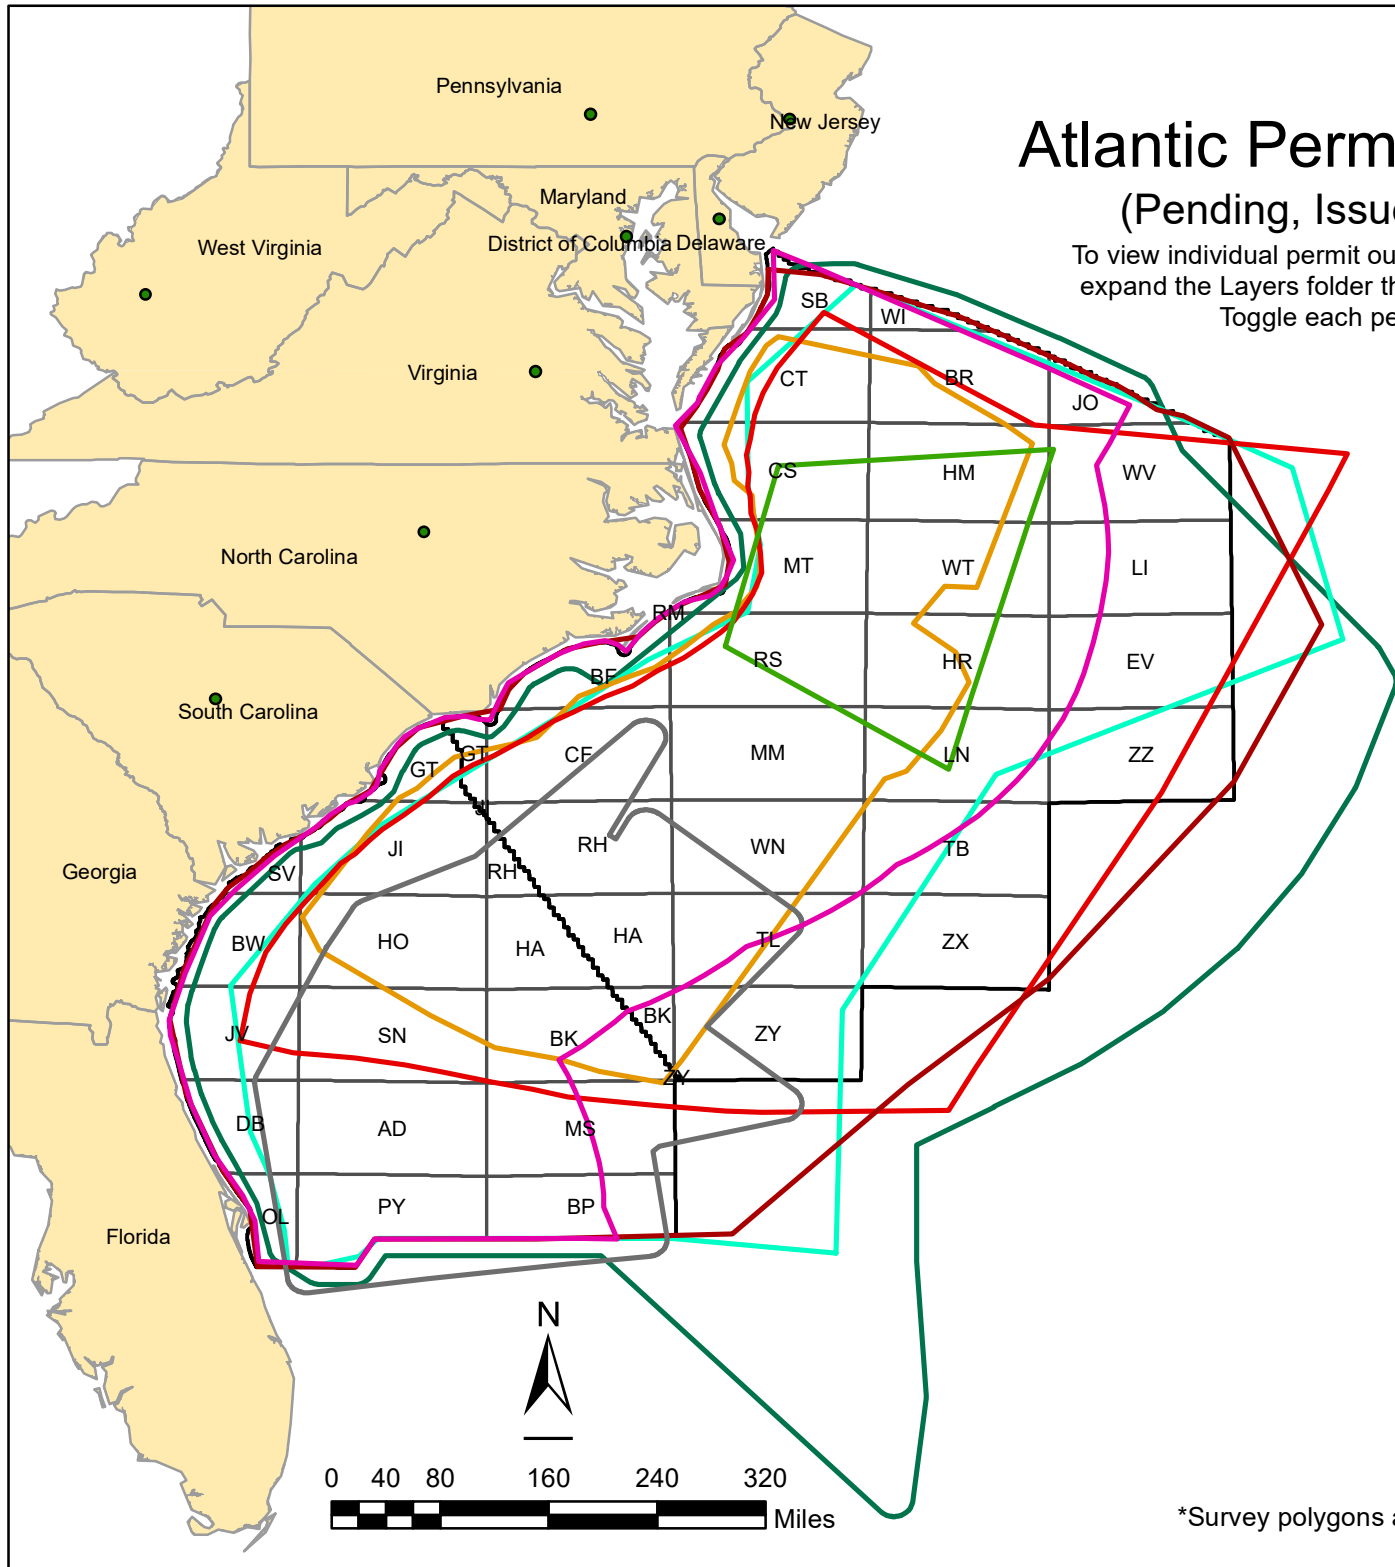

Atlantic Permit Applications (Pending, Issued, Withdrawn)

To view individual permit outlines, click on the Layers icon, expand the Layers folder then the Public Outlines folder. Toggle each permit outline off/on.

- ### Legend
- E18-001 AustinBridgePorth Aerial FTG
 - E15-002 NeosGeoSolutions EXPIRED
 - E15-001_WITHDRAWN
 - E14-010 TDI-Brooks Hi-Res
 - E14-009 WITHDRAWN
 - E14-008 EXPIRED
 - E14-007 PGS 3D
 - E14-006 Spectrum 2D
 - E14-005 CGG 2D
 - E14-004 WesternGeco 2D
 - E14-003 GXTechnology 2D
 - E14-002 WITHDRAWN
 - E14-001 TGS 2D
 - PEIS Planning Areas
 - Atlantic States

*Survey polygons are derived from public information maps