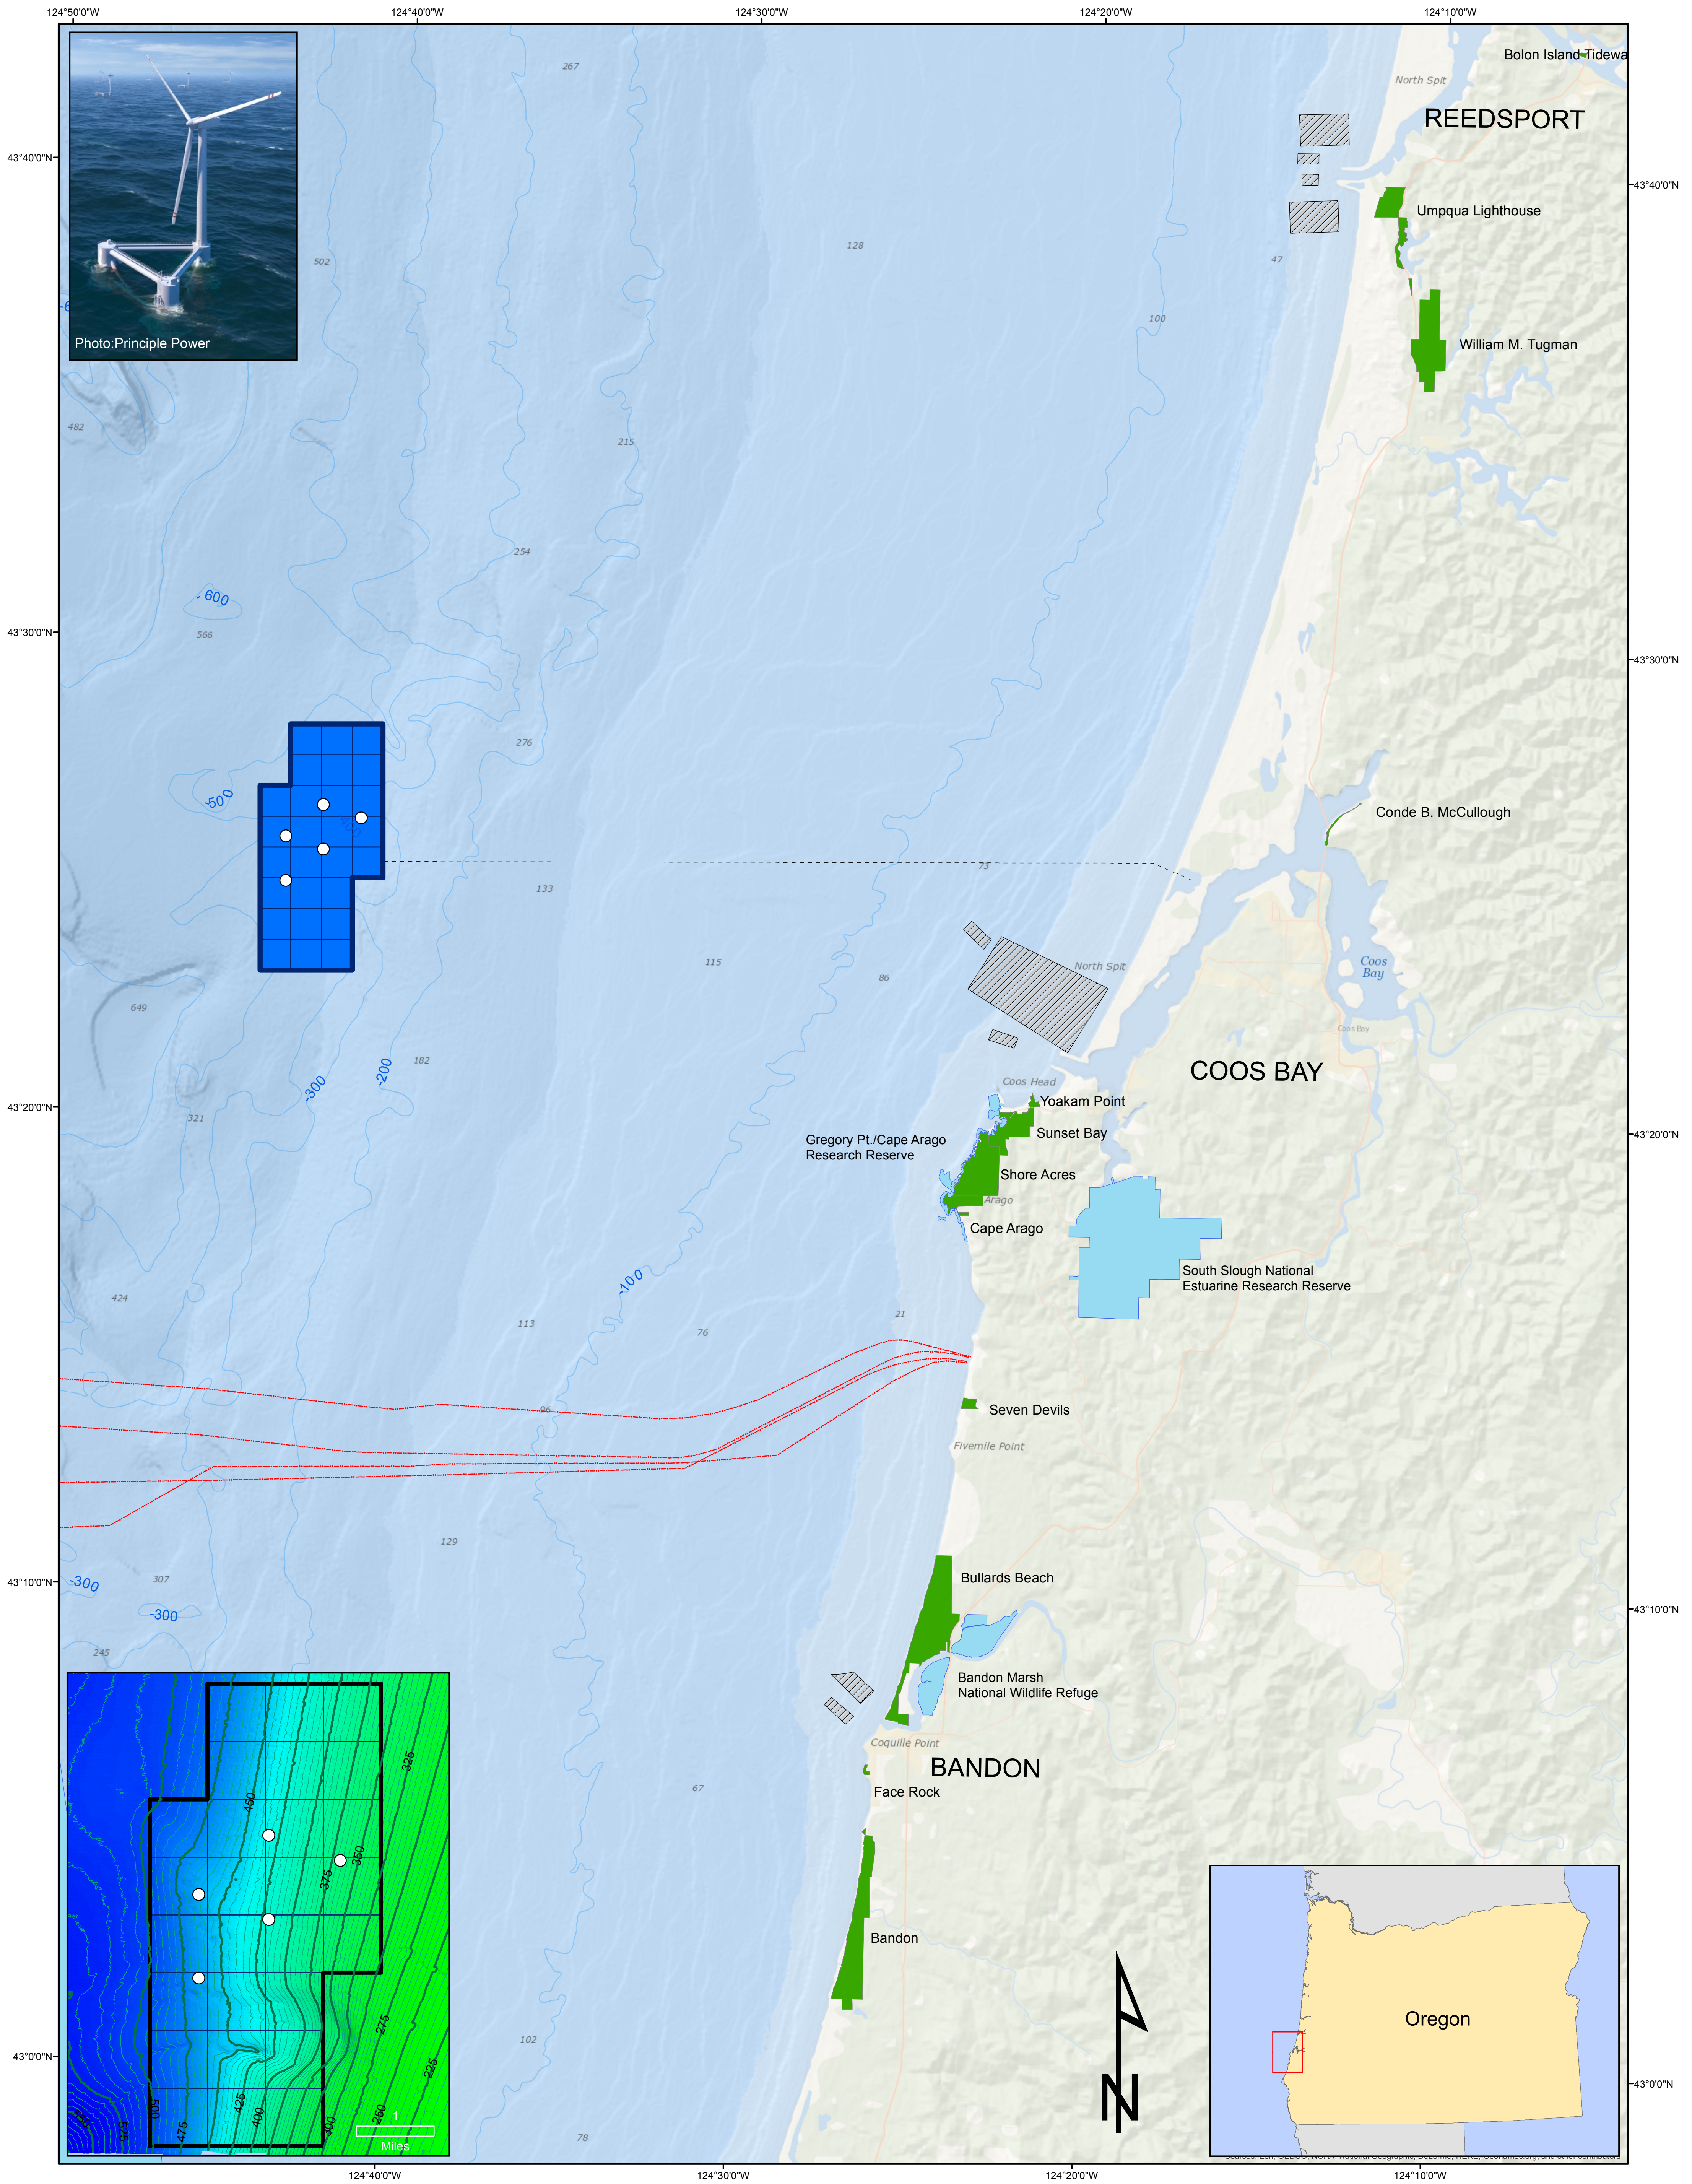

# WindFloat Pacific Proposed Project Area

- Turbines
- Depth (Meters)
- Telecommunications Cables
- WindFloat Project Boundary
- Marine Protected Areas
- Oregon State Parks
- Dredge Disposal Area