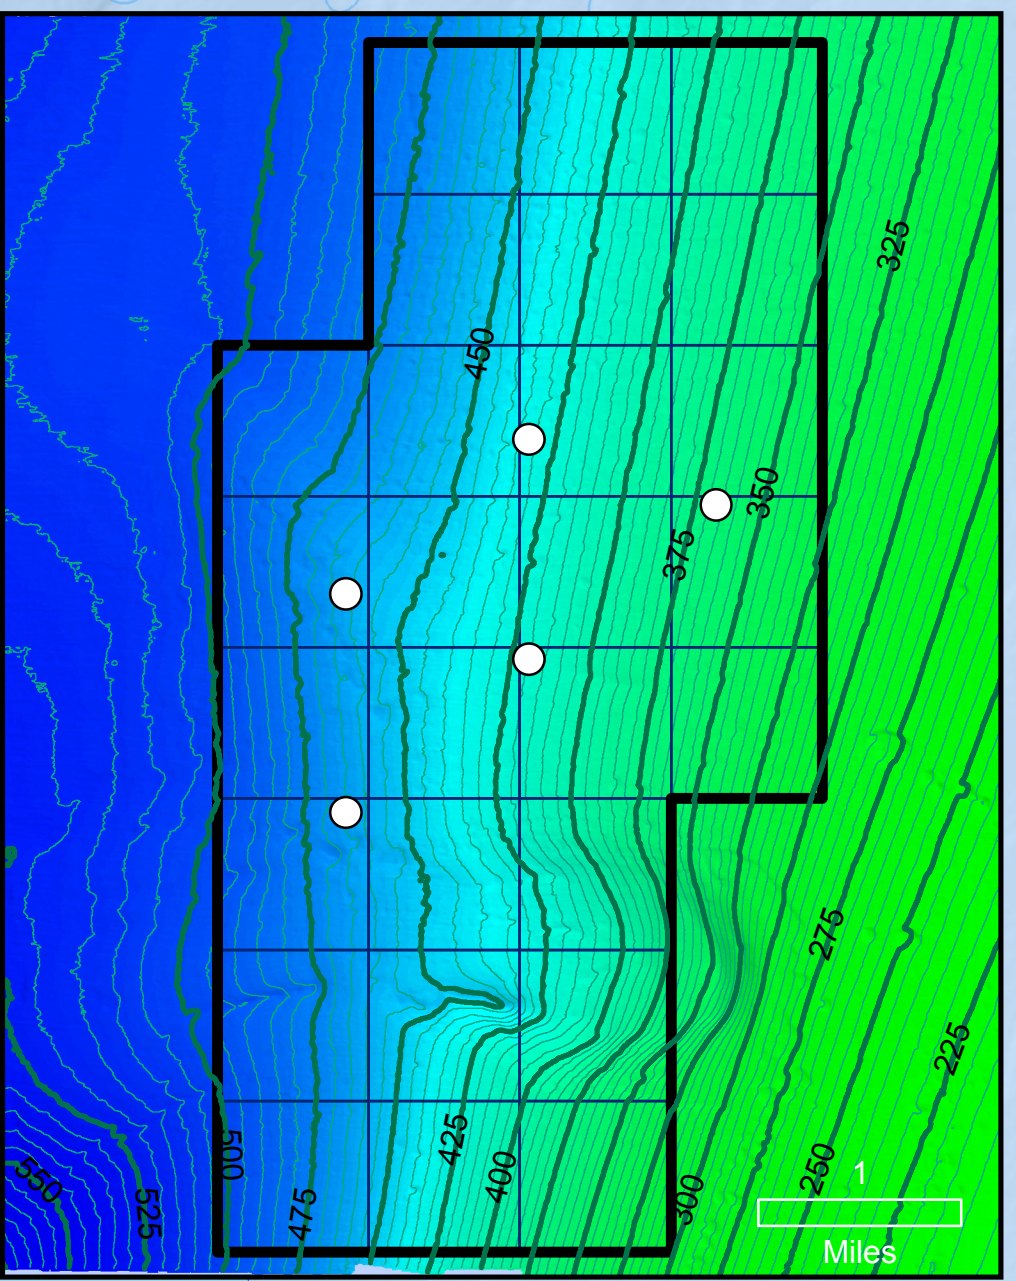

# WindFloat Pacific Proposed Project Area

- Turbines
- Depth (Meters)
- Telecommunications Cables
- WindFloat Project Boundary
- Marine Protected Areas
- Oregon State Parks
- Dredge Disposal Area