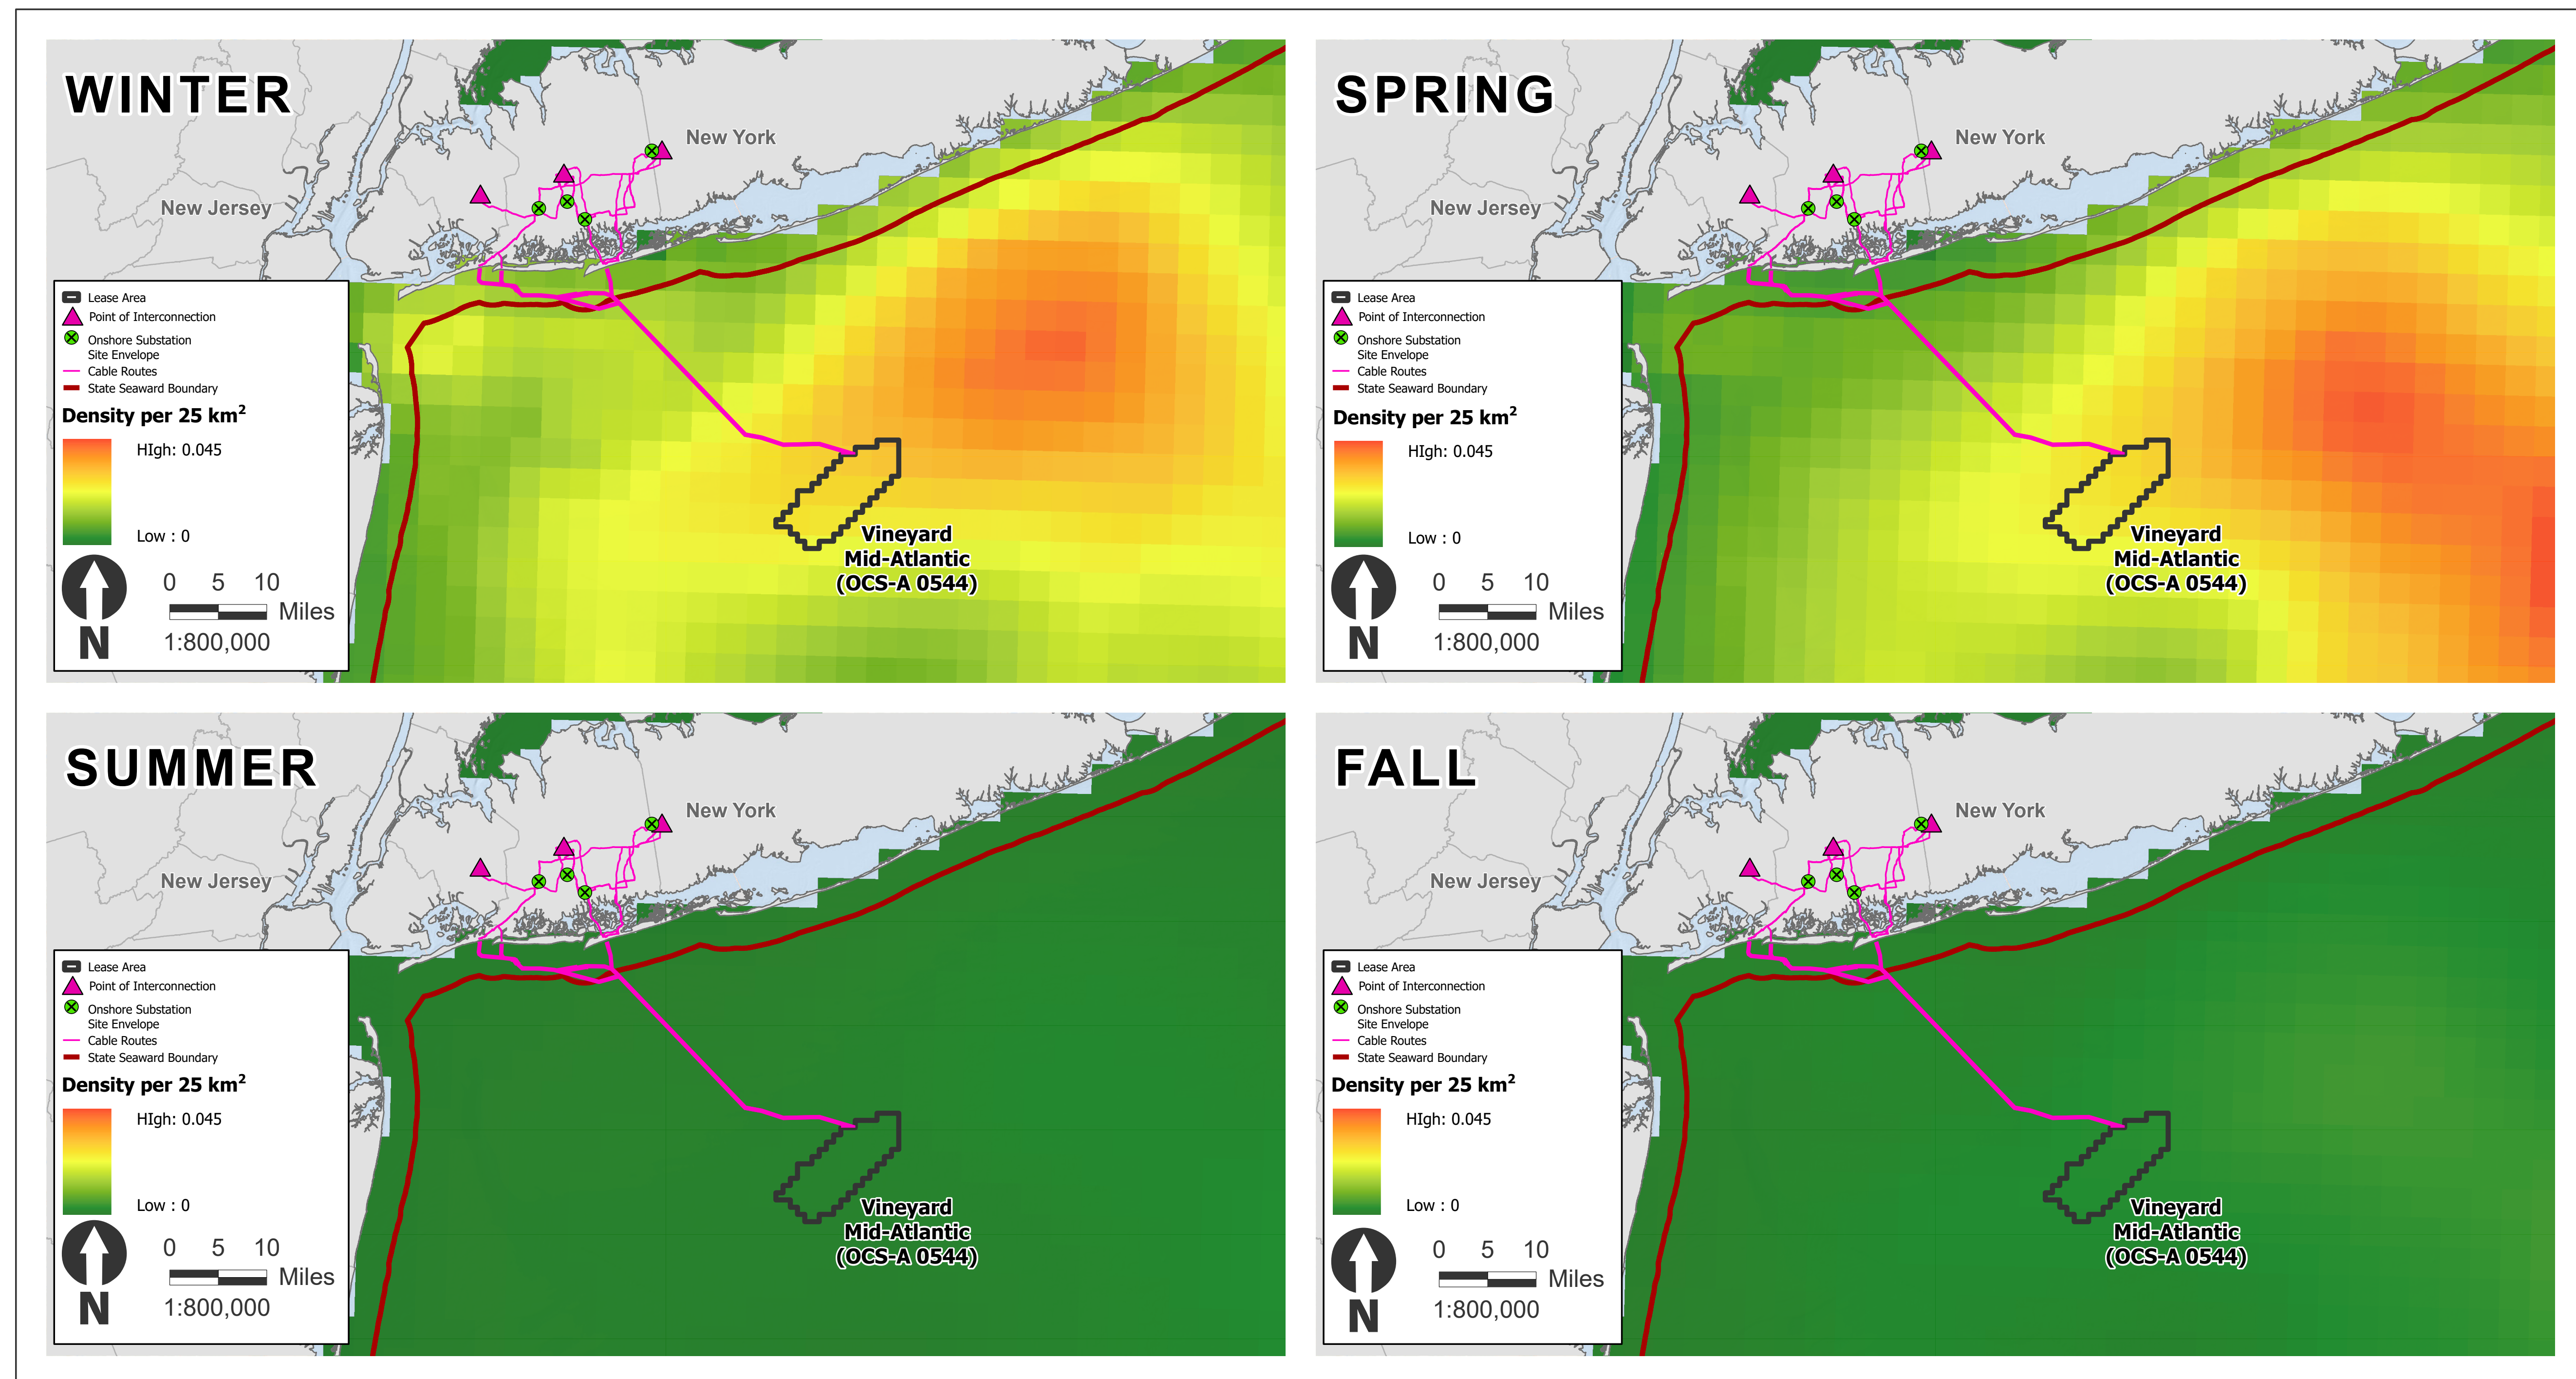

# Marine Mammal Density | Minke Whale

Vineyard Mid-Atlantic

# Marine Mammal Density | North Atlantic Right Whale

Vineyard Mid-Atlantic