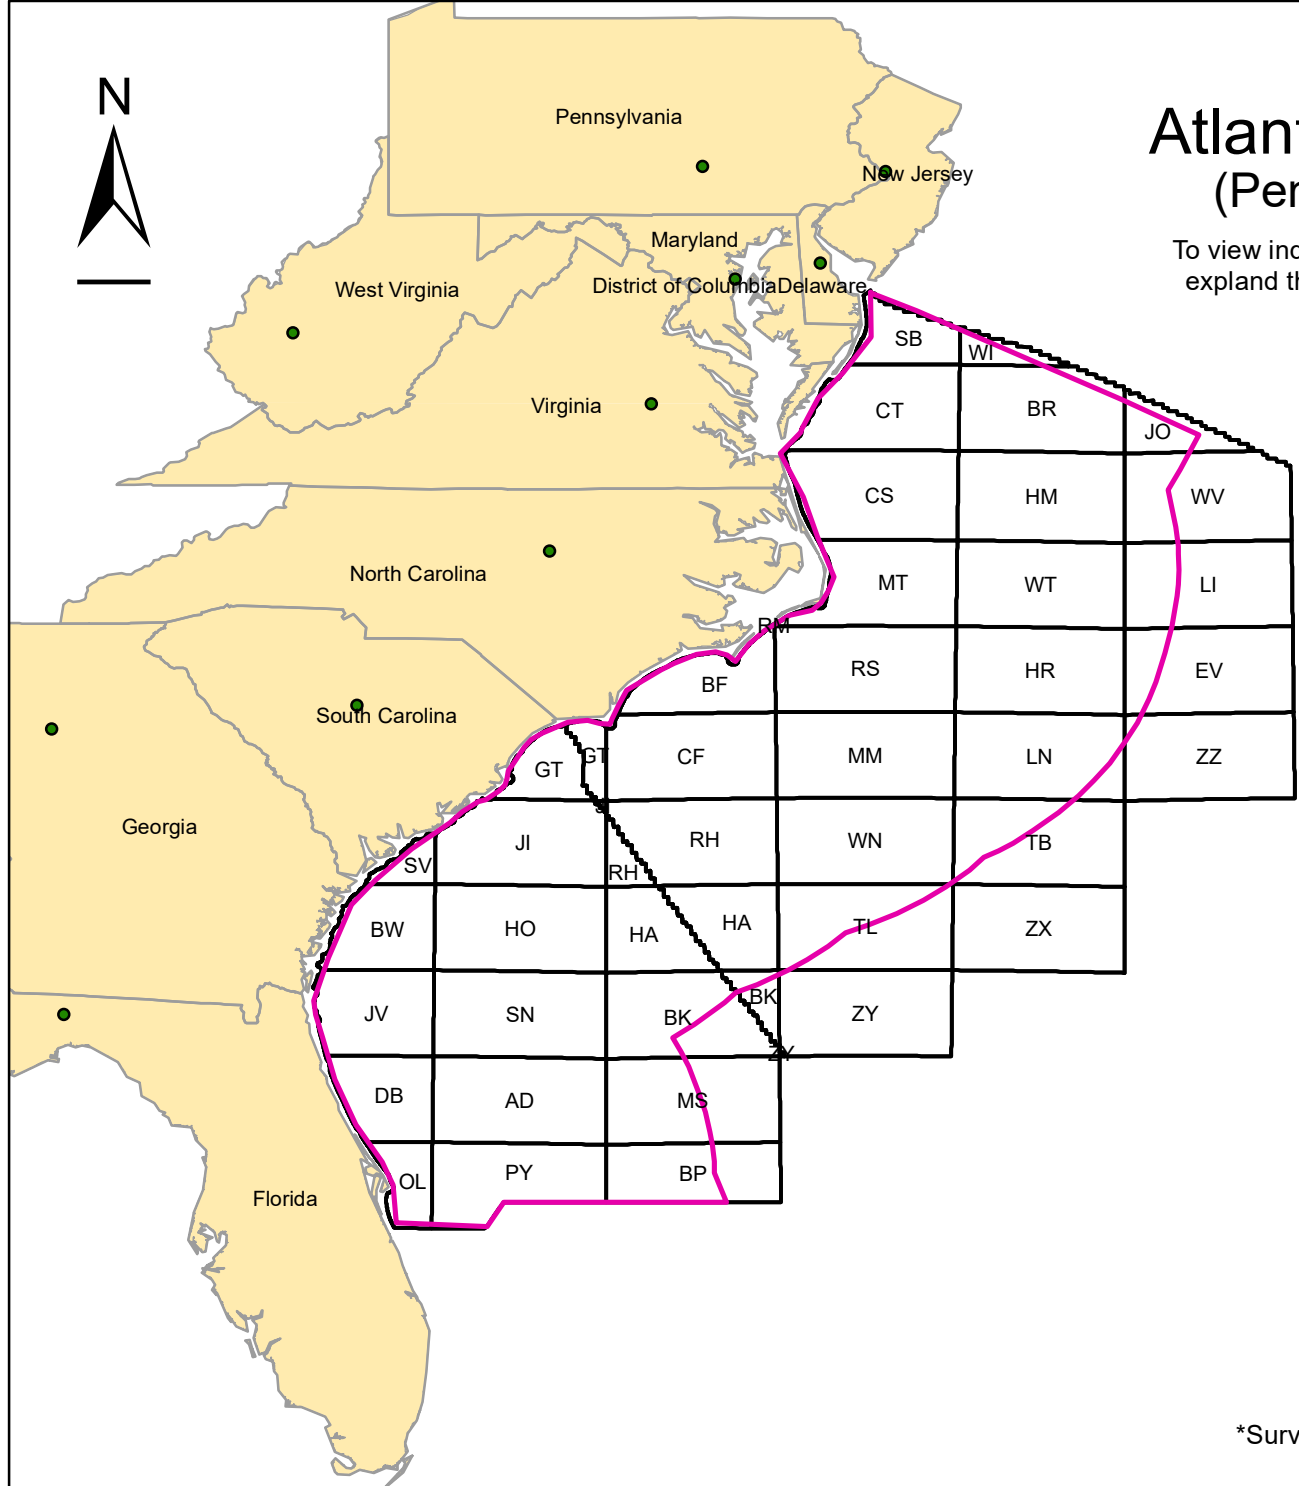

Atlantic Permit Applications (Pending, Issued, Withdrawn)

To view individual permit outlines, click on the Layers icon, expand the Layers folder then the Public Outlines folder. Toggle each permit outline off/on.

Legend

- E19-005 CGG Aerial Gravity/Mag EXPIRED
- E18-002 TDI-Brooks Coring WITHDRAWN
-  E18-001 AustinBridgePorth AerialFTG
- E15-002 NeosGeoSolutions EXPIRED
- E15-001 ION WITHDRAWN
- E14-010 Hi-Res TDI-Brooks WITHDRAWN
- E14-009 SpectrumGeo WITHDRAWN
- E14-008 Arkex EXPIRED
- E14-007 PGS 3D WITHDRAWN
- E14-006 2D SpectrumGeo WITHDRAWN
- E14-005 2D CGG WITHDRAWN
- E14-004 2D WesternGeco WITHDRAWN
- E14-003 2D GXTechnology WITHDRAWN
- E14-002 Seabird WITHDRAWN
- E14-001 2D TGS WITHDRAWN
-  PEIS Planning Areas
-  Atlantic States

*Survey polygons are derived from public information maps