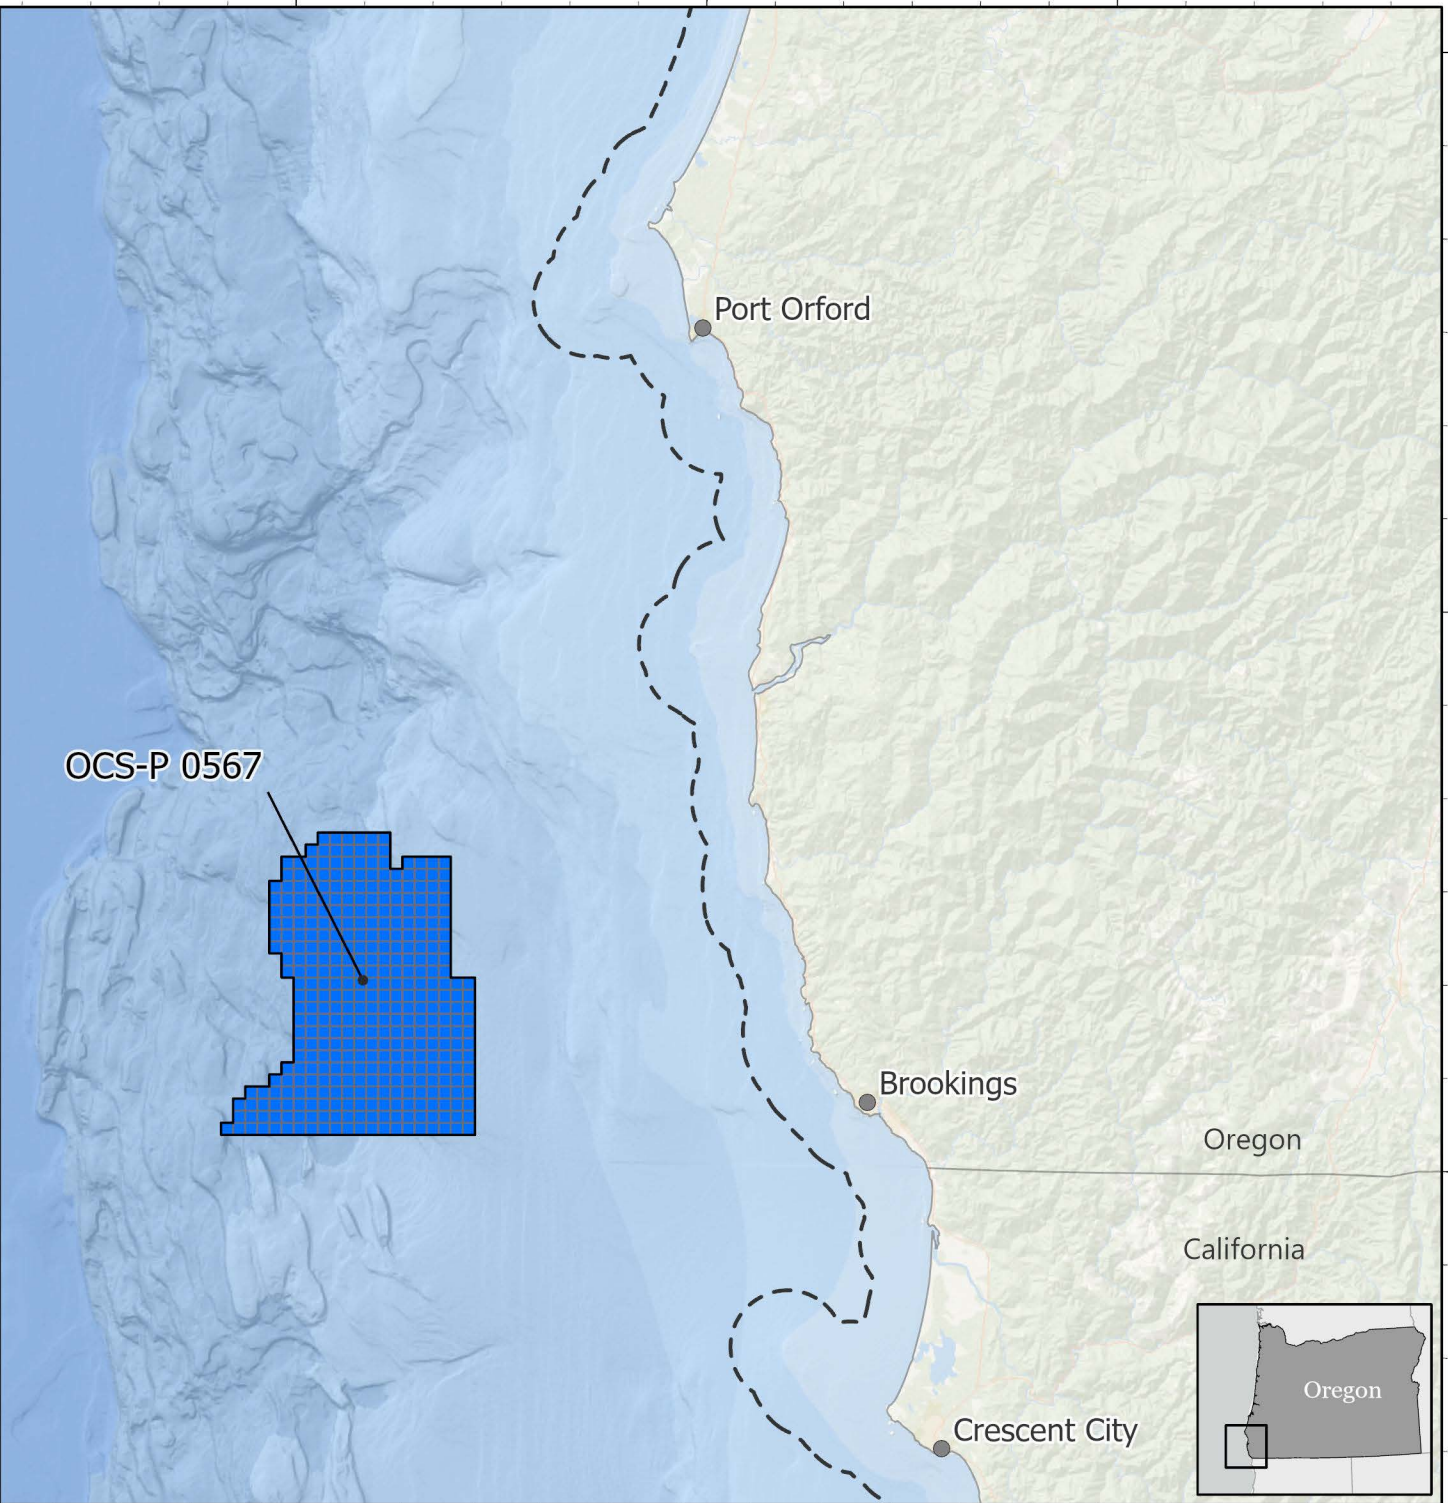

-125°

-124°

43°

42°

OCS-P 0567

Port Orford

Brookings

Crescent City

Oregon

California

Oregon

# Oregon Proposed Lease Areas

-- Federal / State Boundary

 OCS-P-0567

Scale: 1:750,002

Map Date: 4/12/2024 PAC\_10082  
Datum: North American 1983

Esri, TomTom, Garmin, FAO, NOAA, USGS, EPA, USFWS, CHS, Esri, GEBCO, Garmin, NaturalVue