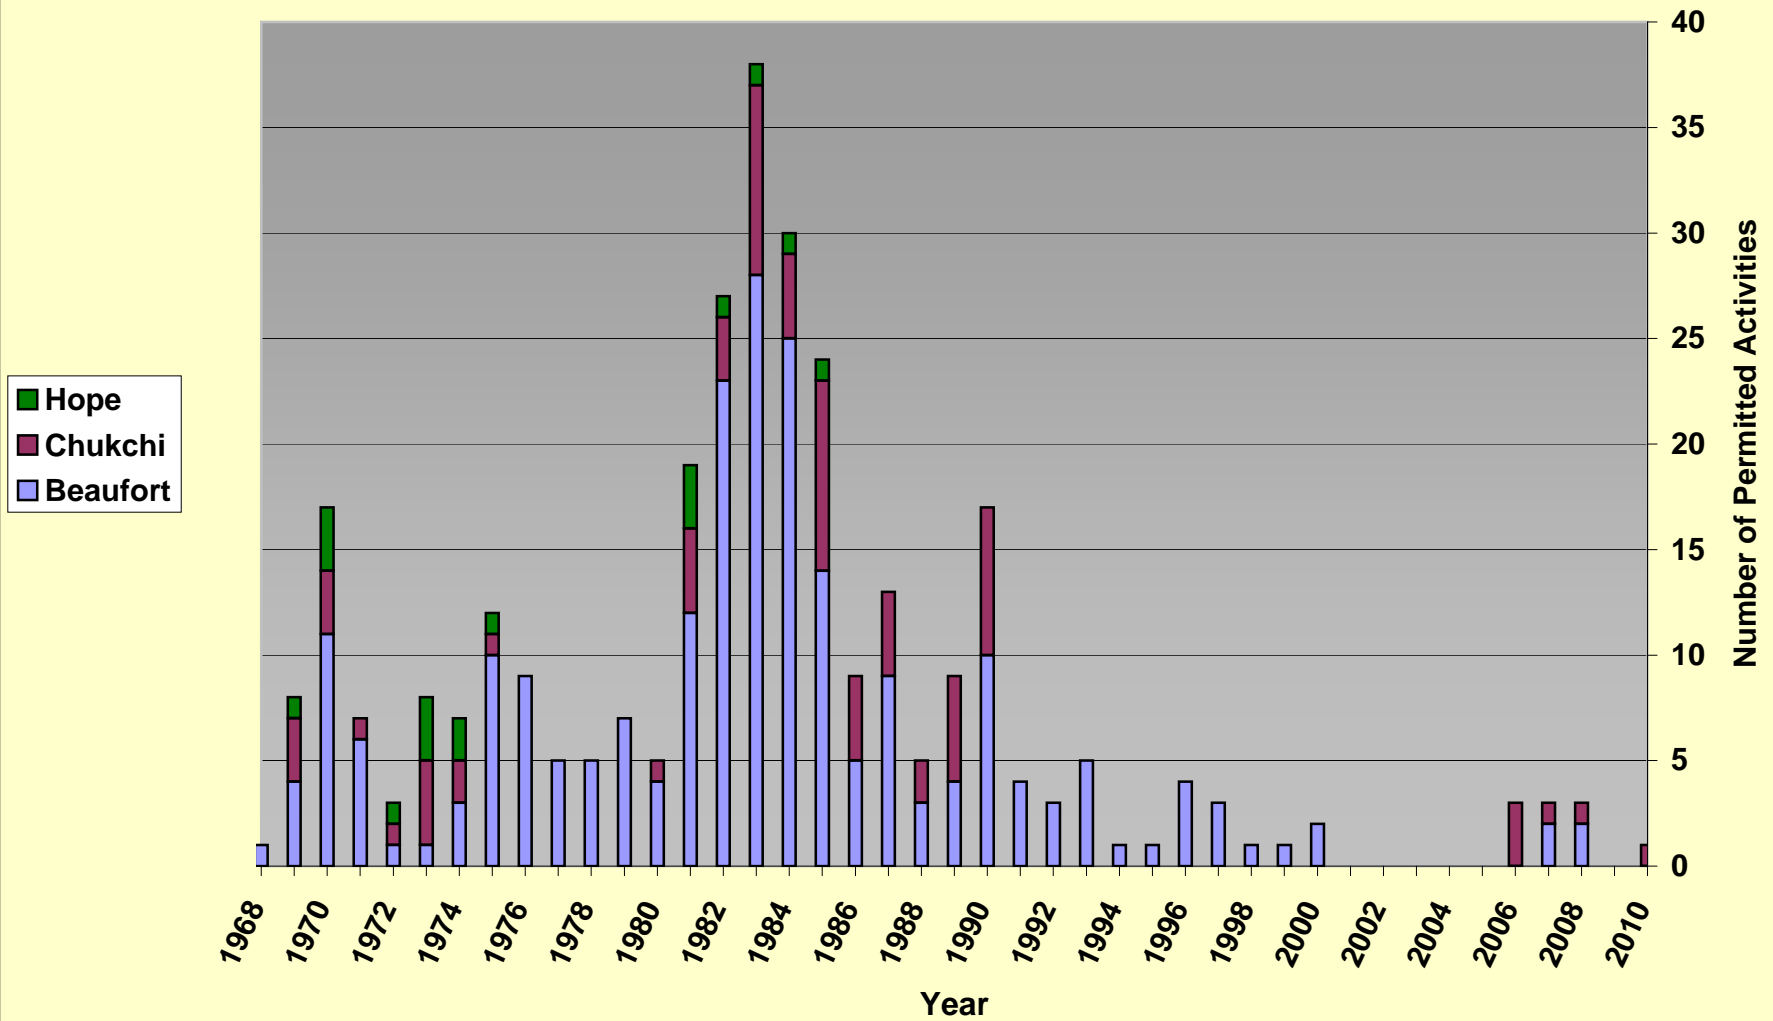

Arctic OCS G&G Total Permitted Activities

Chukchi Sea G&G Permit Activity Levels

Hope Basin G&G Permit Activity Levels

Beaufort Sea G&G Permit Activity Levels