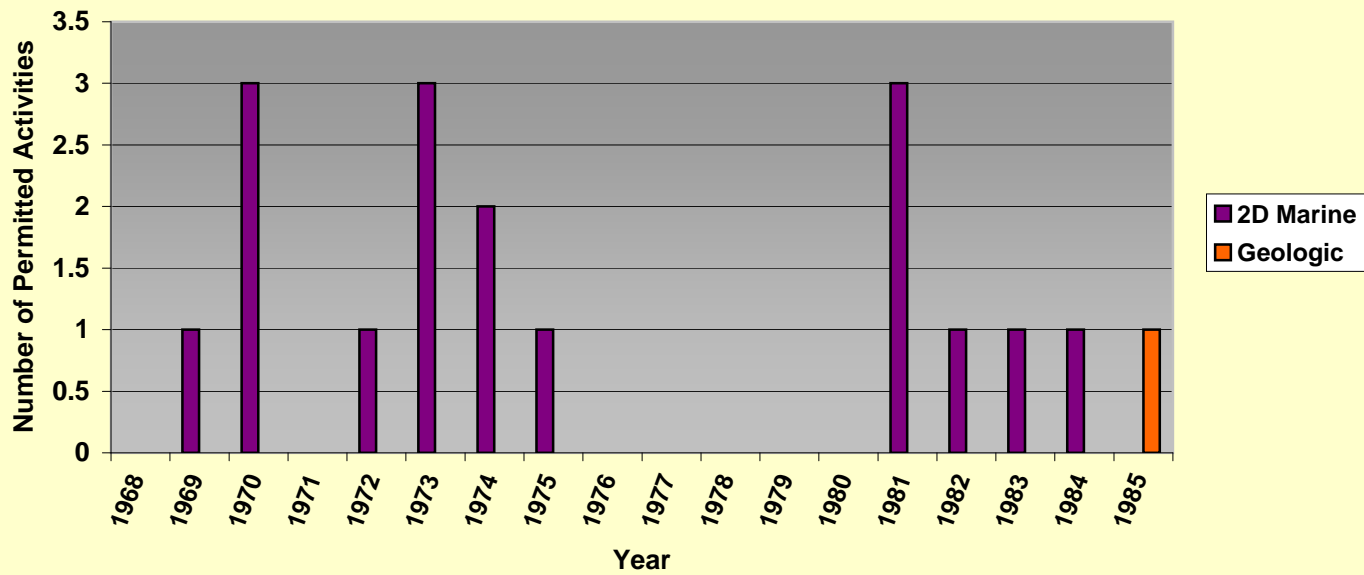

Arctic OCS G&G Total Permitted Activities

Chukchi Sea G&G Permit Activity Levels

Hope Basin G&G Permit Activity Levels

Beaufort Sea G&G Permit Activity Levels