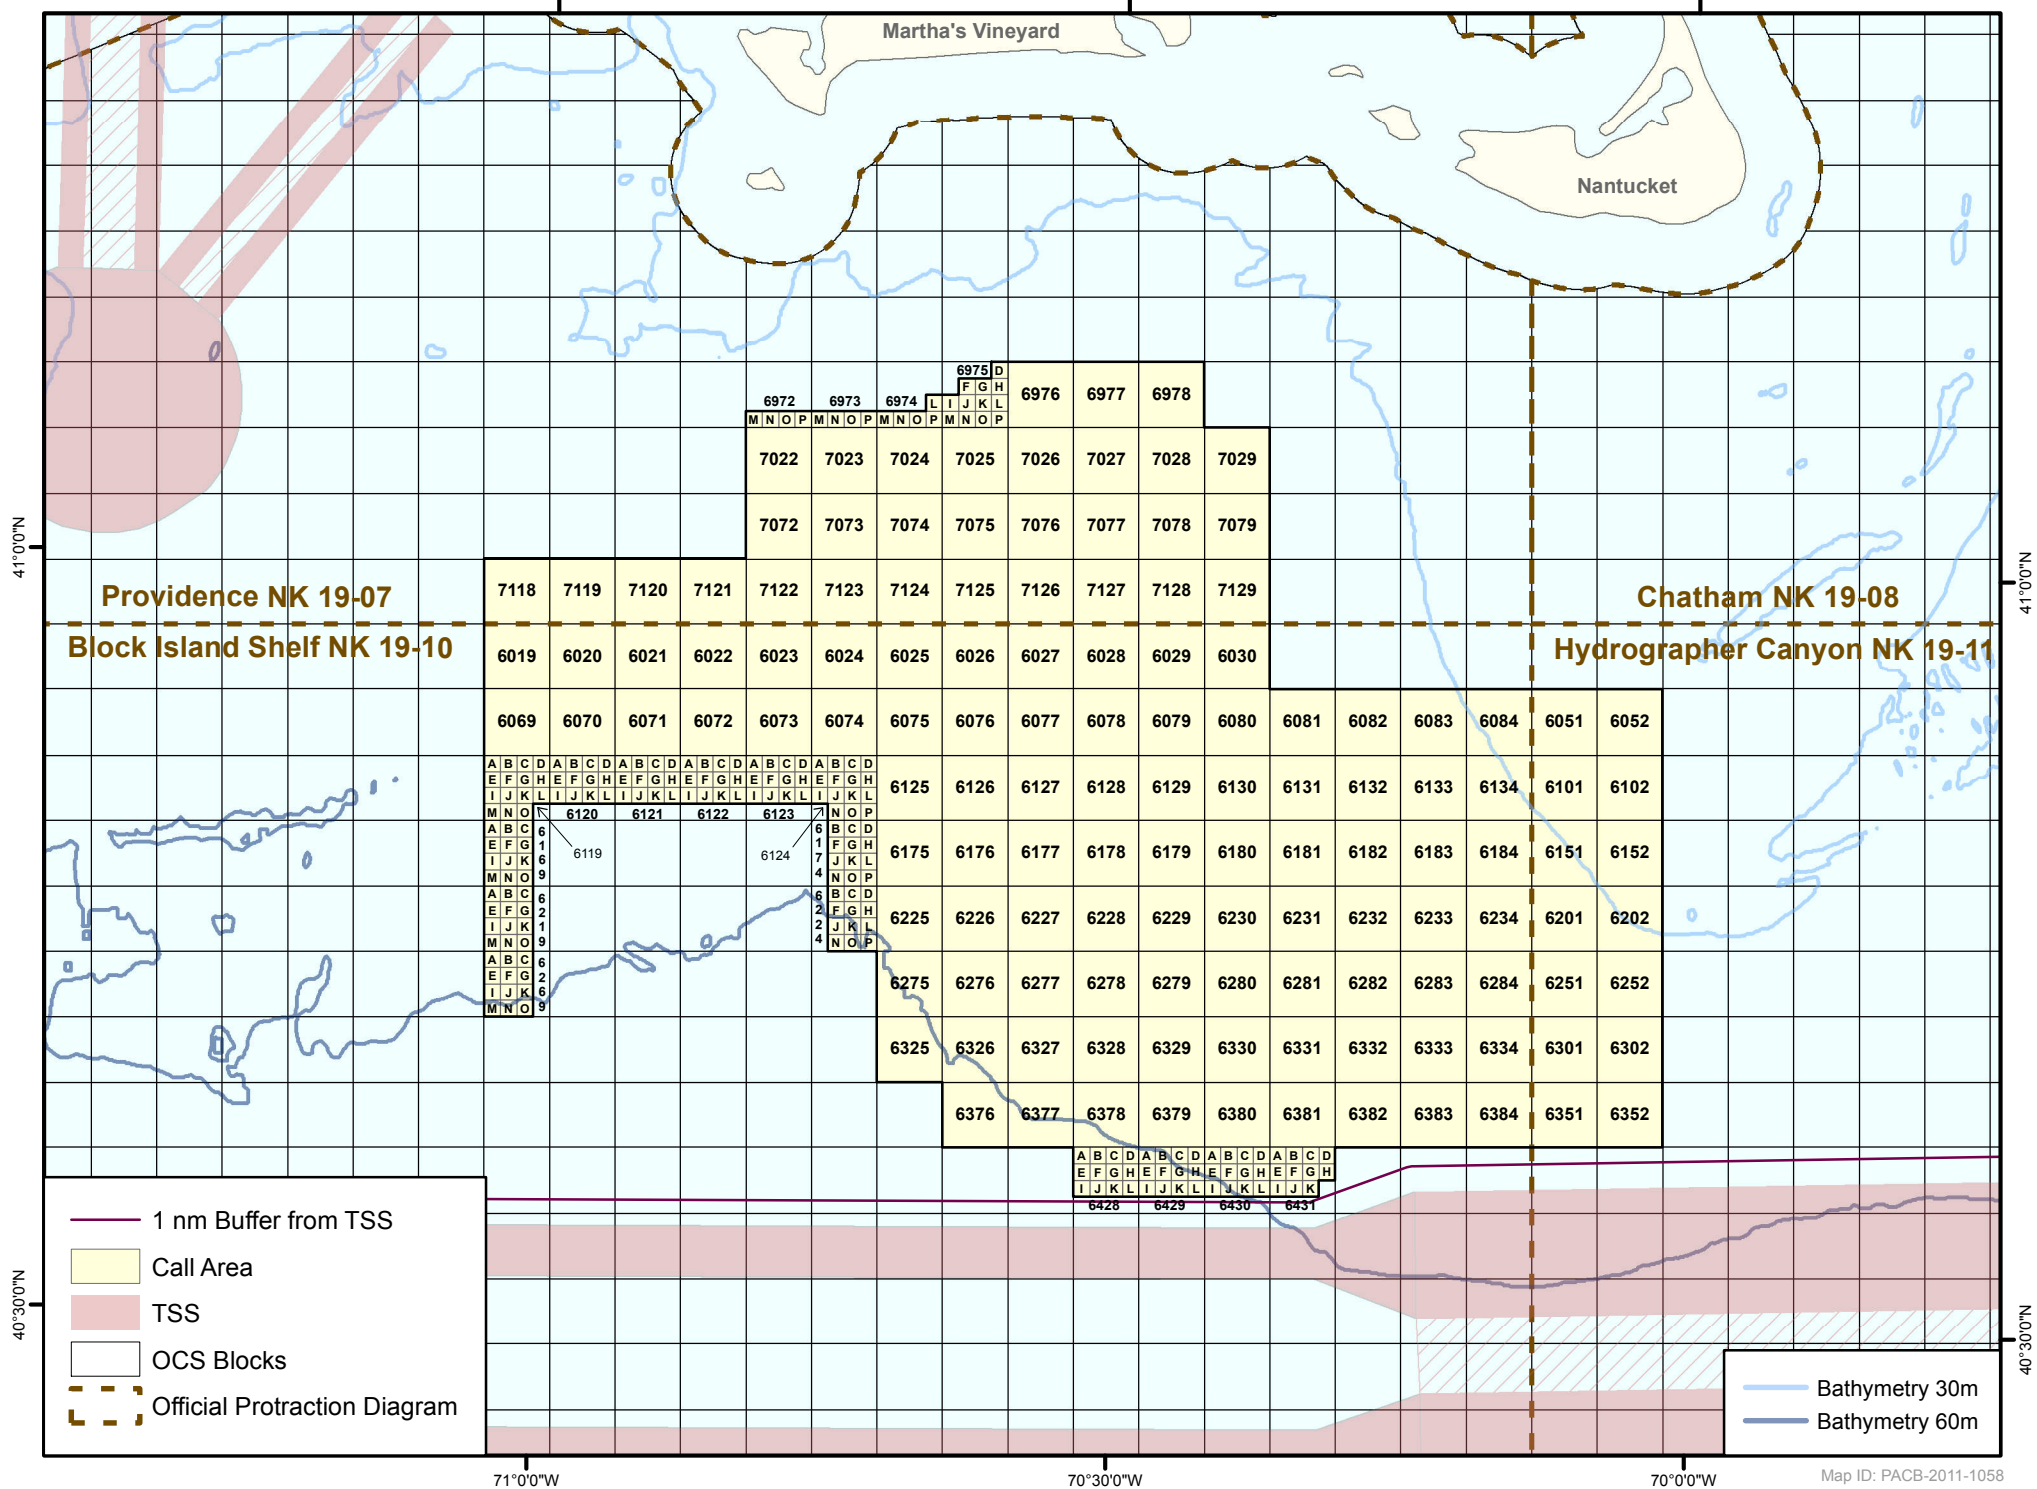

Massachusetts Call Area

-  1 nm Buffer from TSS
-  Call Area
-  TSS
-  OCS Blocks
-  Official Protraction Diagram

-  Bathymetry 30m
-  Bathymetry 60m