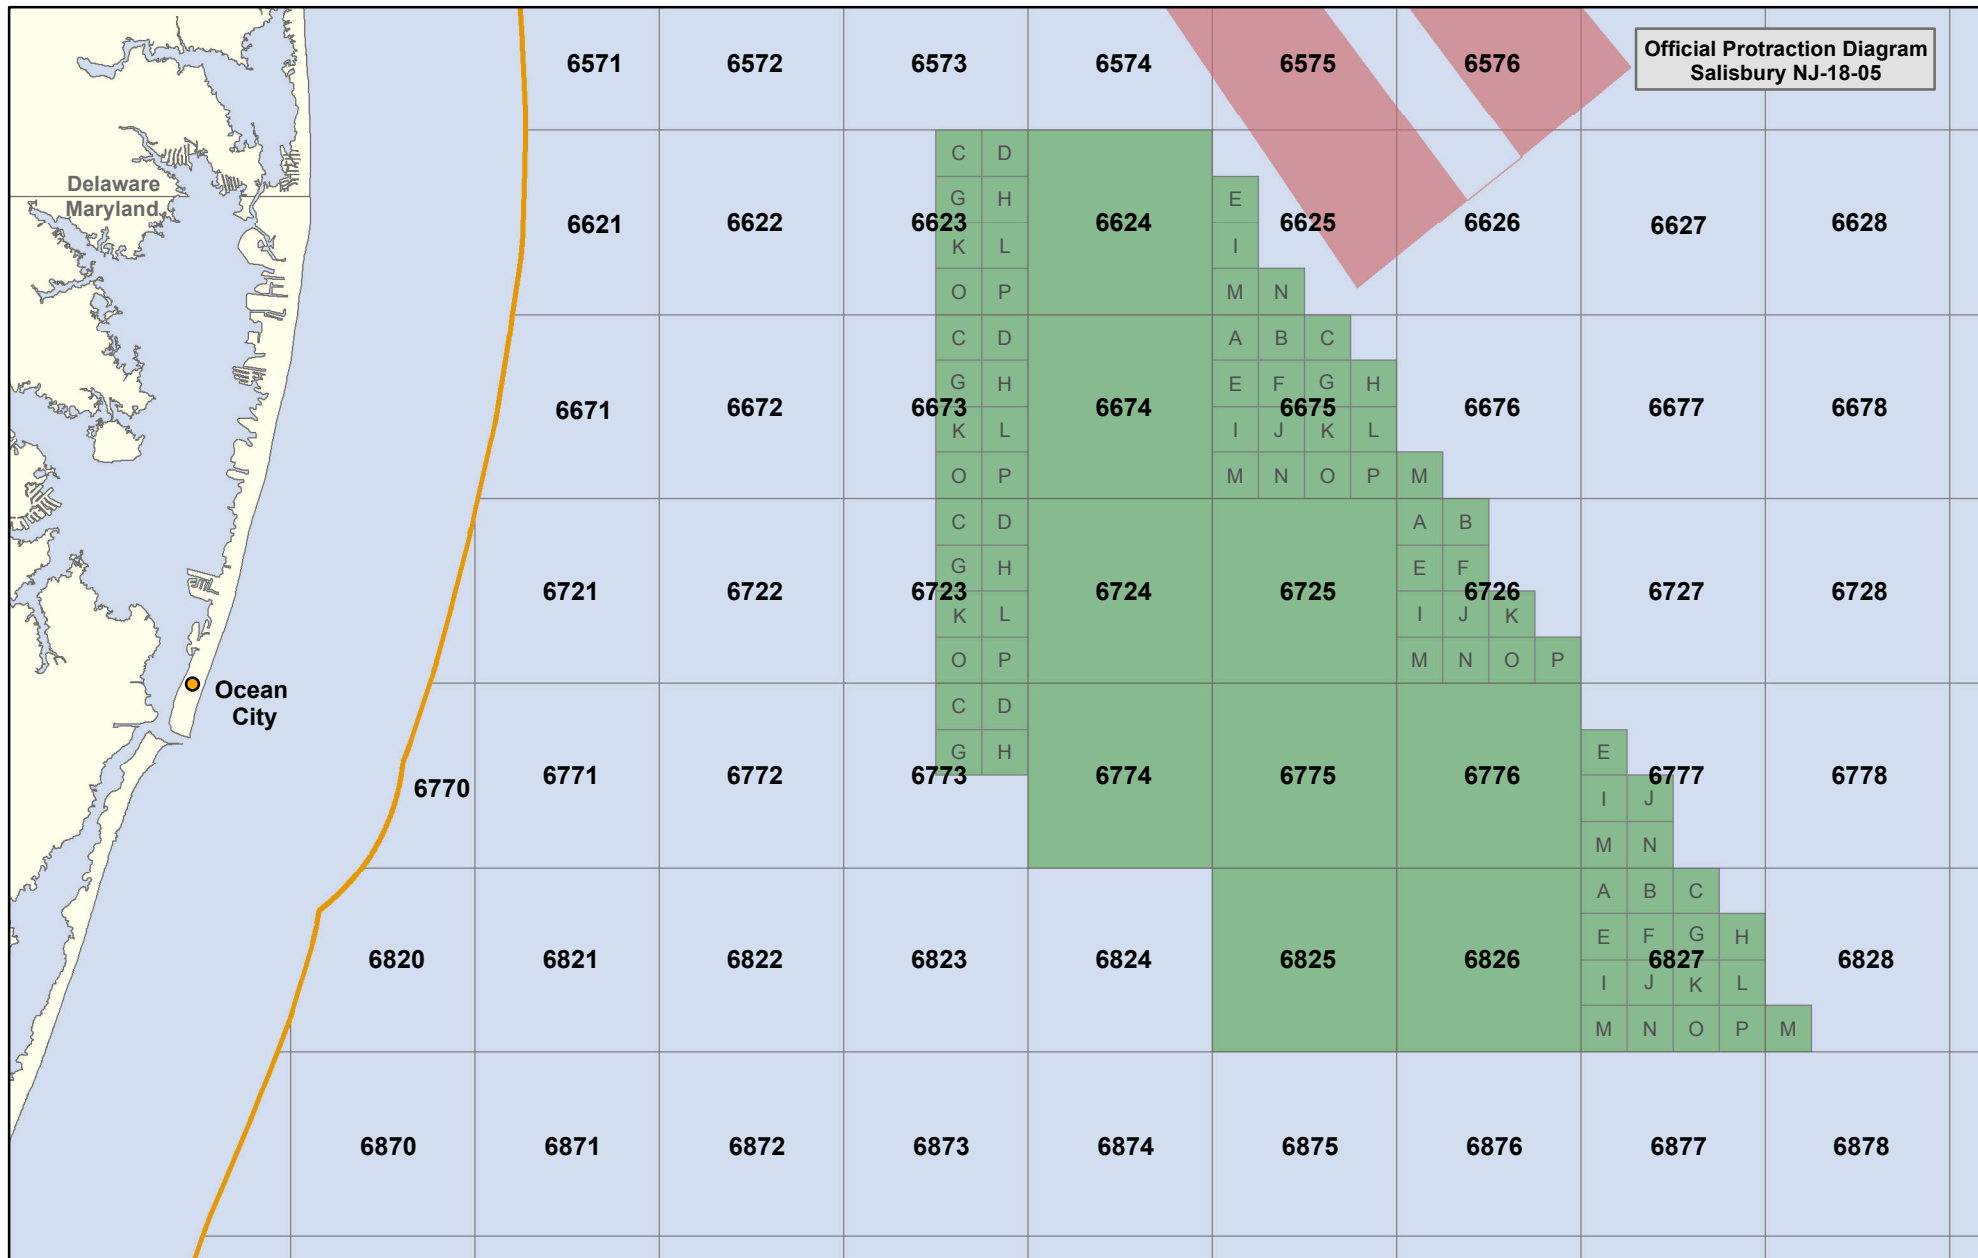

# BOEM Maryland Call for Information and Nominations Area

-  Fed/State Boundary
-  Traffic Separation Scheme
-  Maryland Call Area
-  OCS Lease Blocks
-  Official Protraction Diagram