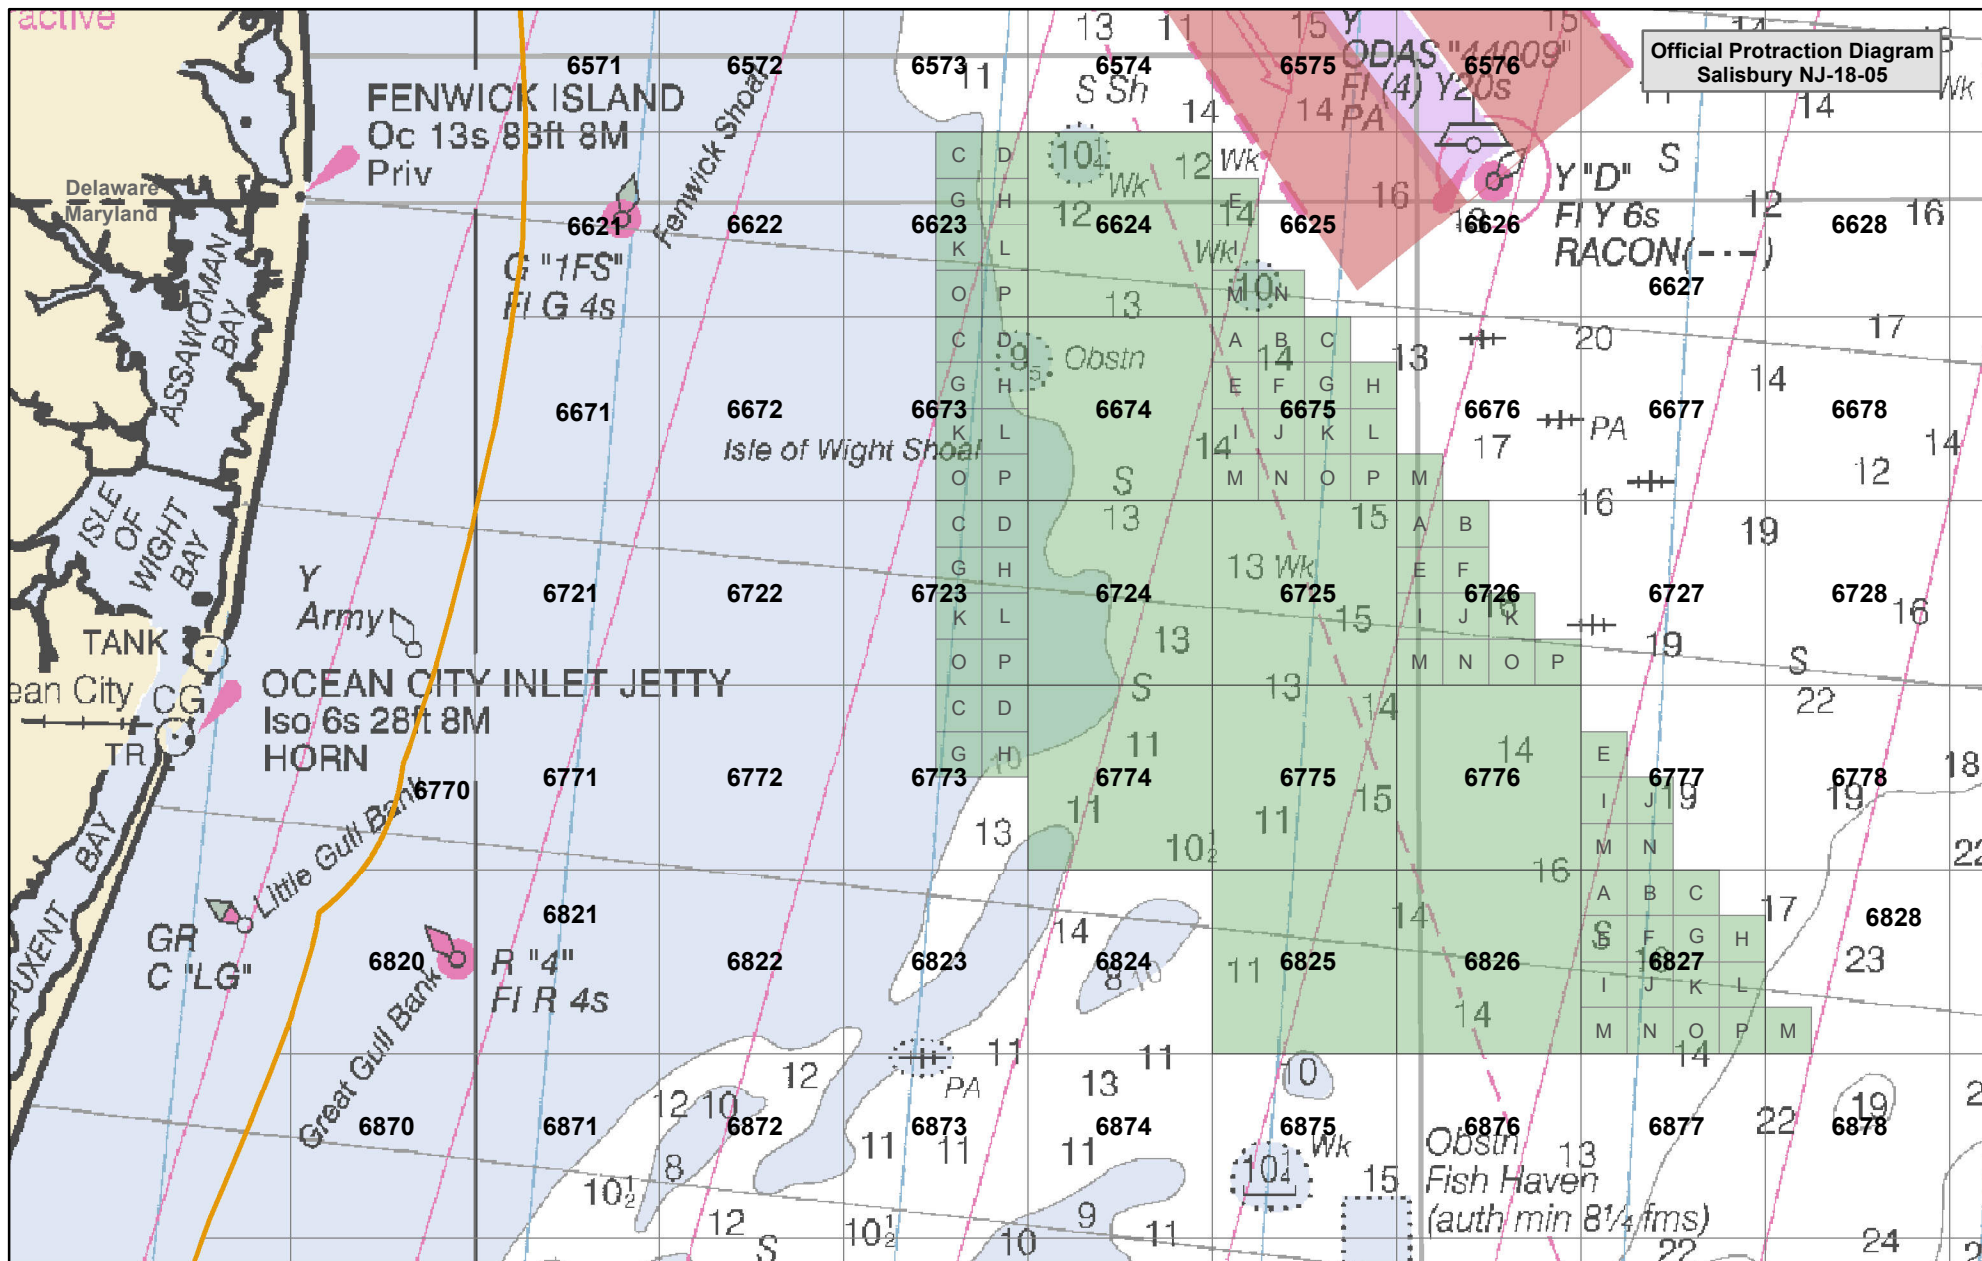

BOEM Maryland Call for Information and Nominations Area

Official Protraction Diagram
Salisbury NJ-18-05

-  Fed/State Boundary
-  Traffic Separation Scheme
-  Maryland Call Area
-  OCS Lease Blocks
-  Official Protraction Diagram