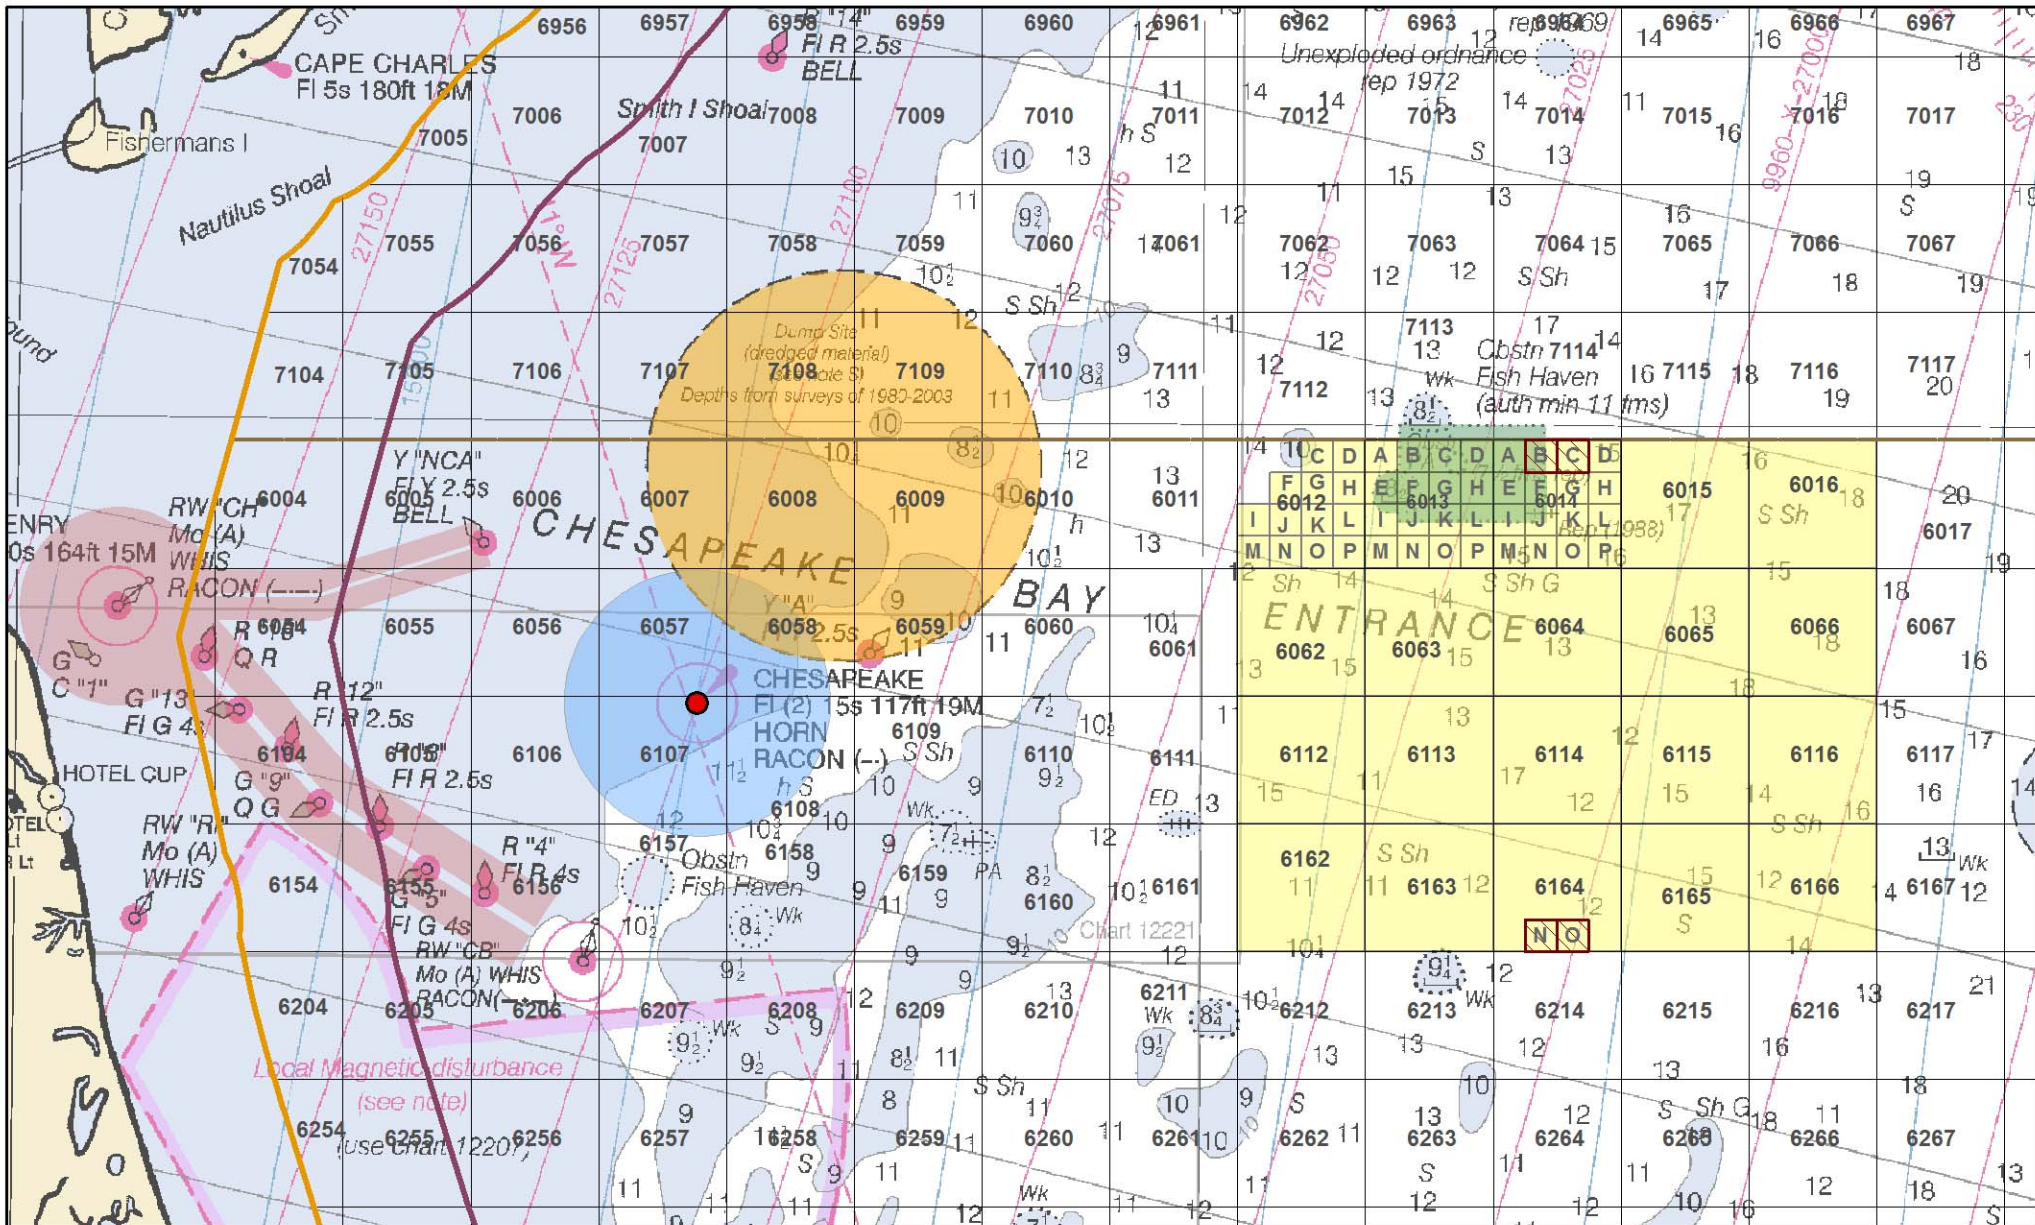

BOEM - Virginia Proposed Lease Area

- Fed/State Boundary
- 8g Line
- Chesapeake Light House
- Chesapeake Lt/Bcn 5km Zone
- Fish Haven
- Dredge Disposal Area
- Traffic Separation Scheme
- Proposed Research Sub-blocks
- BOEM - Virginia Proposed Lease Area
- OCS Lease Blocks
- Official Protraction Diagram